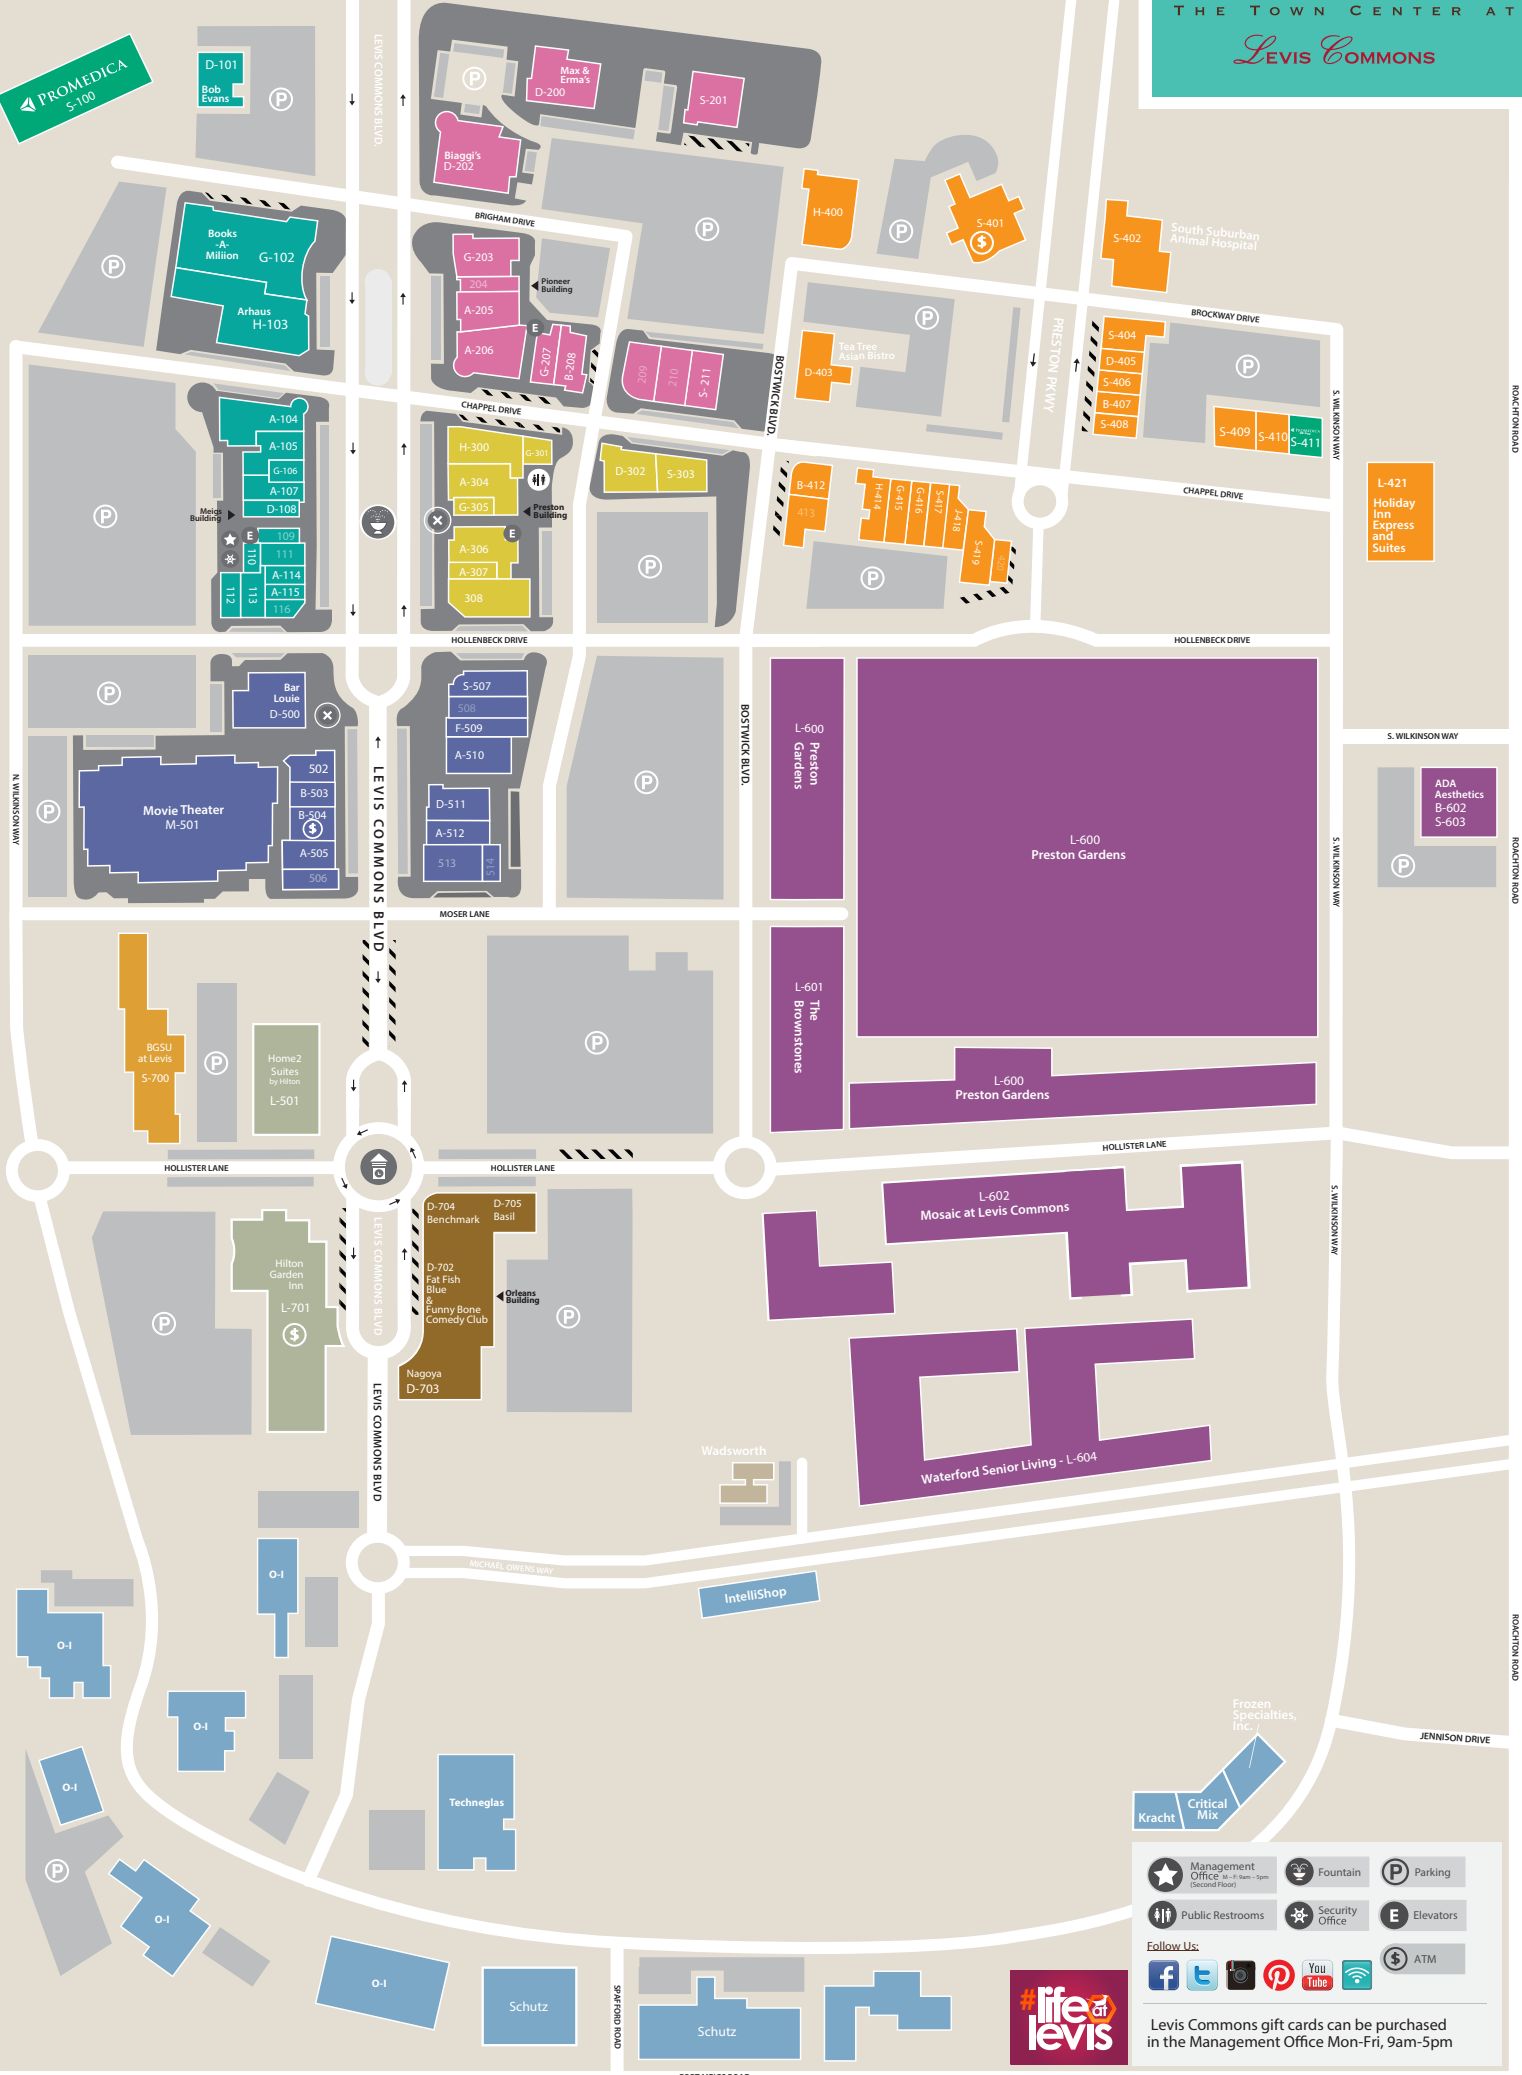

SR25/N Dixie Hwy